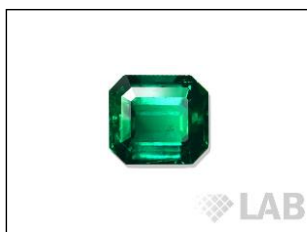

GEMSTONE REPORT

R-201812495

ID

Natural Emerald

Color

Vivid Green*

Enhancement

Minor

Origin

Colombia

Photos Gallery

Image is approximate

Date**12.09.2018**

Weight**2.84ct**

Shape.....**Octagonal**

Cut**Step/Step**

Dimensions.....**9.18x7.90x5.39**

Cut

Comment:

Color commonly known as:

***Muzo Green**

Instruments used:

**see next page for data report

IR