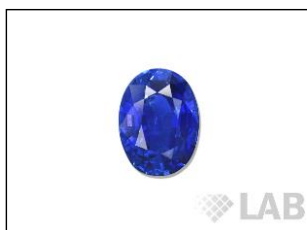

GEMSTONE REPORT

R-201812718

ID

Natural Sapphire

Color

Intense Blue*

Enhancement

Heat

Origin

Sri Lanka

Photos Gallery

Image is approximate

Date**02.10.2018**

Weight**8.71ct**

Shape**Oval**

Cut**Brilliant/ModStep**

Dimensions.....**14.37x10.41x6.75**

Cut

Comment;

Color Commonly Known as

***Cornflower**

Instruments used:

IR

EDX