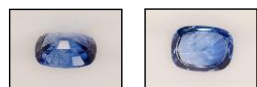

GEMSTONE REPORT

R-201812456

ID

Natural Sapphire

Color

Vivid Blue*

Enhancement

Heat Treated

Origin

Sri Lanka

Photos Gallery

Date**10.09.2018**

Weight**1.69ct**

Shape**Cushion**

Cut**Brilliant/ModStep**

Dimensions.....**7.18x6.49x3.94**

Cut

Comment:

Color commonly known as:

***Cornflower**