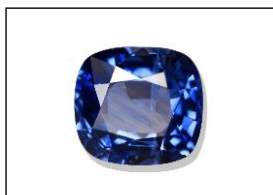

GEMSTONE REPORT

R-201812456

ID

Natural Sapphire

Color

Vivid Blue*

Enhancement

Heat Treated

Origin

Sri Lanka

Photos Gallery

Date**10.09.2018**

Weight**1.69ct**

Shape**Cushion**

Cut**Brilliant/ModStep**

Dimensions.....**7.18x6.49x3.94**

Cut

Comment:

Color commonly known as:

***Cornflower**