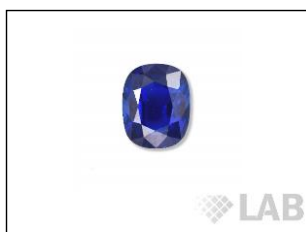

GEMSTONE REPORT

R-201812949

ID

Natural Sapphire

Color

Vivid Blue*

Enhancement

Heat

Origin

Sri Lanka

Photos Gallery

Image is approximate

Date **20.11.2018**

Weight **5.29ct**

Shape .....**Cushion**

Cut .....**Brilliant/ModStep**

Dimensions.....**11.77x9.14x5.46**

Cut

Comment:

Color Commonly Known as

*Royal Blue

Instruments used:

**see next page for data report

FTIR

EDXRF

Magnification

Uv-vis

PL532

Raman

LIBS