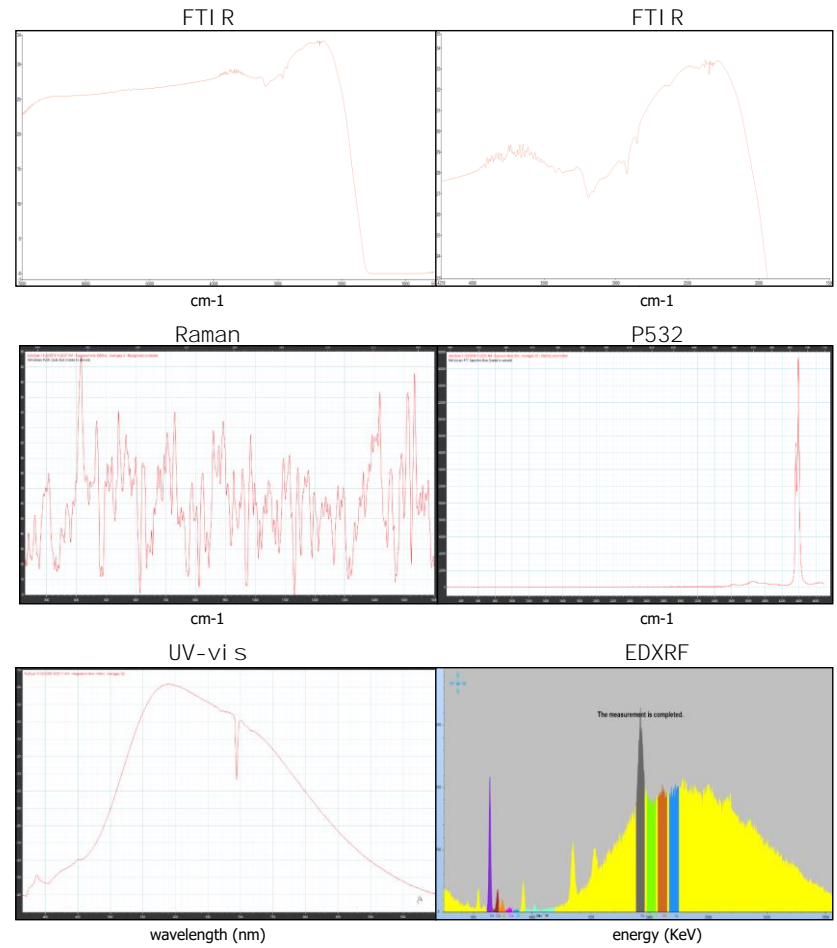

R-201812949

DATA GEMREPORT

Request HQ Pictures of your data at info@gemlabanalysis.com

The data collected on your item is valid at the issuance date of this report