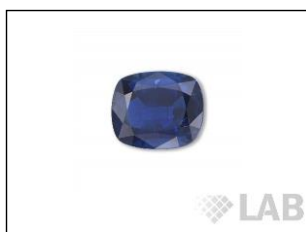

GEMSTONE REPORT

R-201813075

ID

Natural Sapphire

Color

Deep Blue*

Enhancement

No Indication of Heat Treatment

Origin

Nigeria

Photos Gallery

Image is approximate

Date **07.12.2018**

Weight **5.83ct**

Shape .....**Cushion**

Cut .....**Brilliant/ModStep**

Dimensions.....**11.05x9.55x5.71**

Cut

Comment:

Color Commonly Known as

*Royal Blue

Instruments used:

**see next page for data report

FTIR

EDXRF

Magnification

Uv-vis

PL532

Raman

LIBS