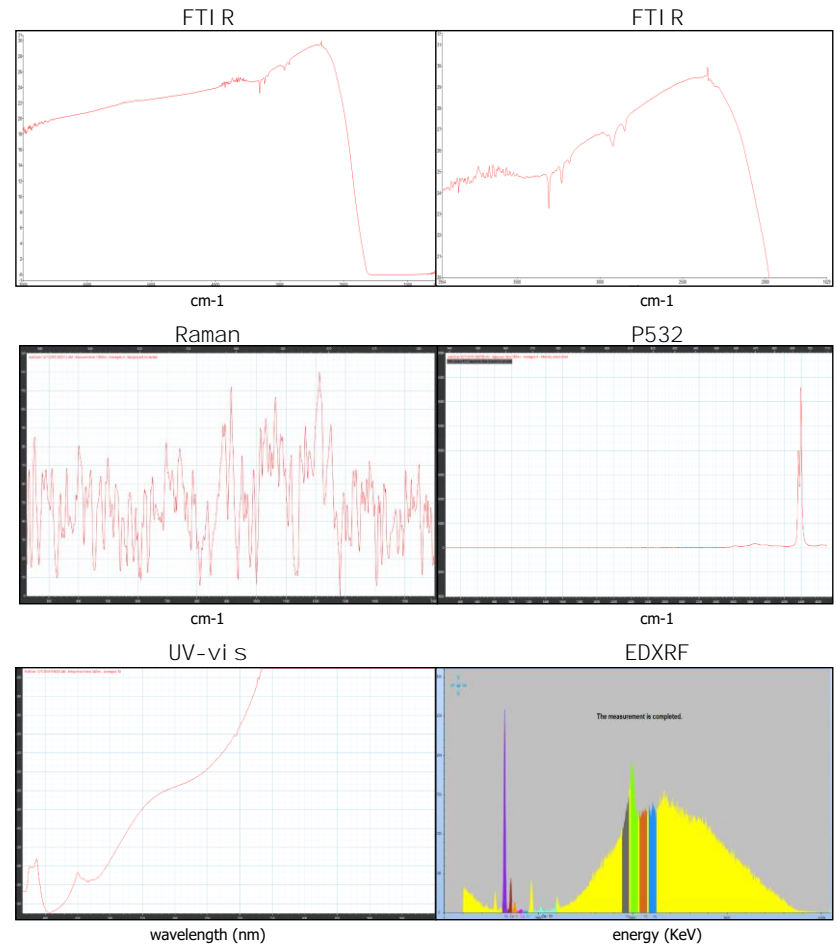

R-201813075

DATA GEMREPORT

Request HQ Pictures of your data at info@gemlabanalysis.com

The data collected on your item is valid at the issuance date of this report