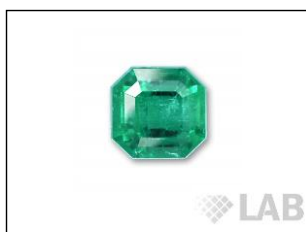

GEMSTONE REPORT

R-201812847

ID

Natural Emerald

Color

Vivid Green

Enhancement

Minor

Origin

Panjshir

Photos Gallery

Image is approximate

Date **31.10.2018**

Weight **1.72ct**

Shape.....**Octagonal**

Cut .....**Step/Step**

Dimensions.....**7.22x7.20x5.20**

Cut