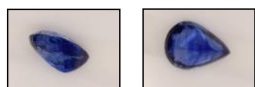

# GEMSTONE REPORT

R-201812450

ID

**Natural Sapphire**

Color

**Vivid Blue\***

Enhancement

**Heat Treated**

Origin

**Sri Lanka**

Photos Gallery

Date .....**06.09.2018**

Weight .....**3.98ct**

Shape .....**Pear**

Cut .....**ModBrilliant/ModStep**

Dimensions.....**11.93x8.27x5.43**

Cut

Comment:

Color commonly known as:

**\*Royal Blue**