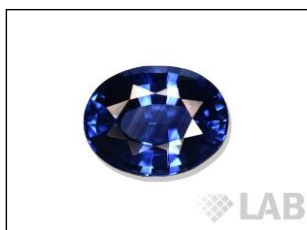

GEMSTONE REPORT

R-201812473

ID

Natural Sapphire

Color

Vivid Blue*

Enhancement

Heat Treated

Origin

Sri Lanka

Photos Gallery

Image is approximate

Date**12.09.2018**

Weight**2.13ct**

Shape**Oval**

Cut**ModBrilliant/ModStep**

Dimensions.....**8.86x6.61x4.28**

Cut

Comment:

Color commonly known as:

***Cornflower**

Instruments used:

**see next page for data report

IR