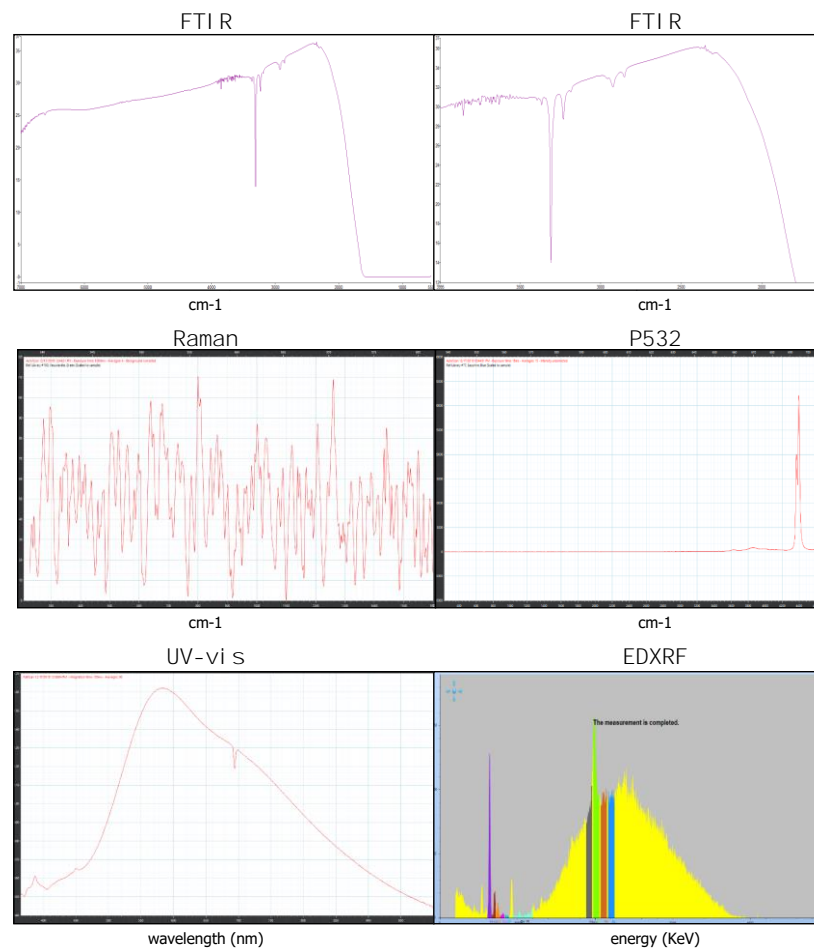

R-201813168

DATA GEMREPORT

Request HQ Pictures of your data at info@gemlabanalysis.com

The data collected on your item is valid at the issuance date of this report