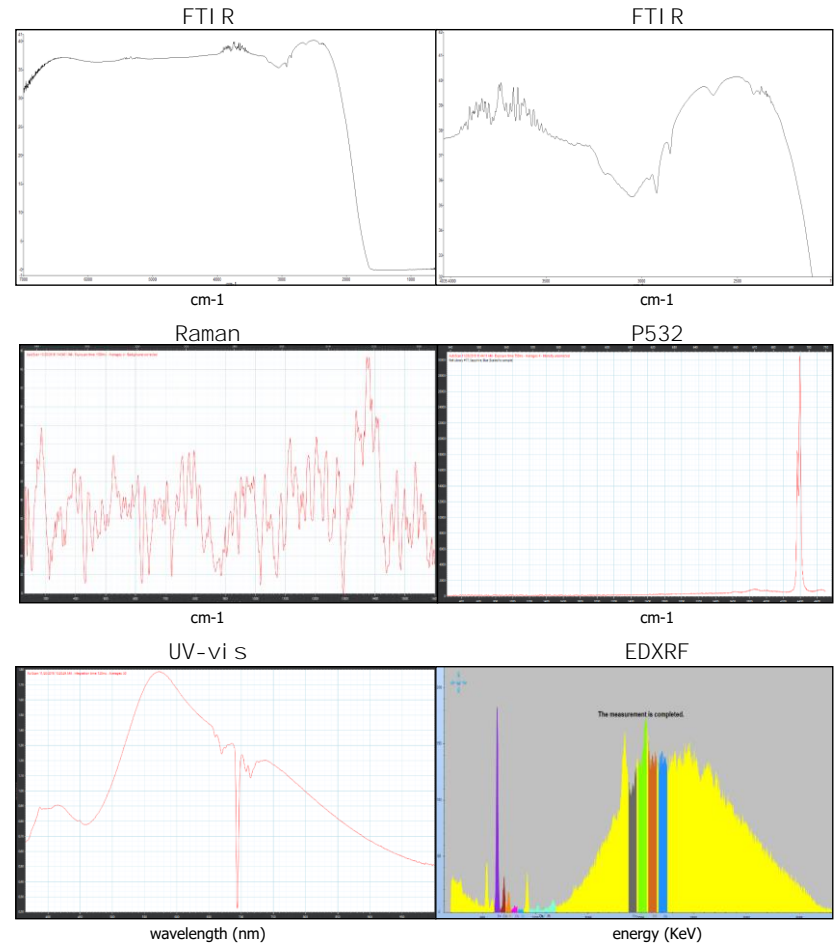

R-201812930

DATA GEMREPORT

Request HQ Pictures of your data at info@gemlabanalysis.com

The data collected on your item is valid at the issuance date of this report