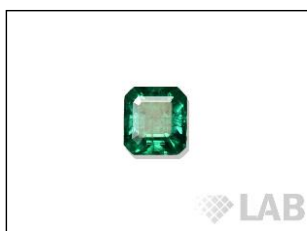

GEMSTONE REPORT

R-201812500

ID

Natural Emerald

Color

Vivid Green

Enhancement

Minor

Origin

Ethiopia

Photos Gallery

Image is approximate

Date**15.09.2018**

Weight**1.12ct**

Shape.....**Octagonal**

Cut**Step/Step**

Dimensions.....**6.29x5.94x4.54**

Cut

Instruments used:

**see next page for data report

IR

EDX

Magnification

Uv-vis